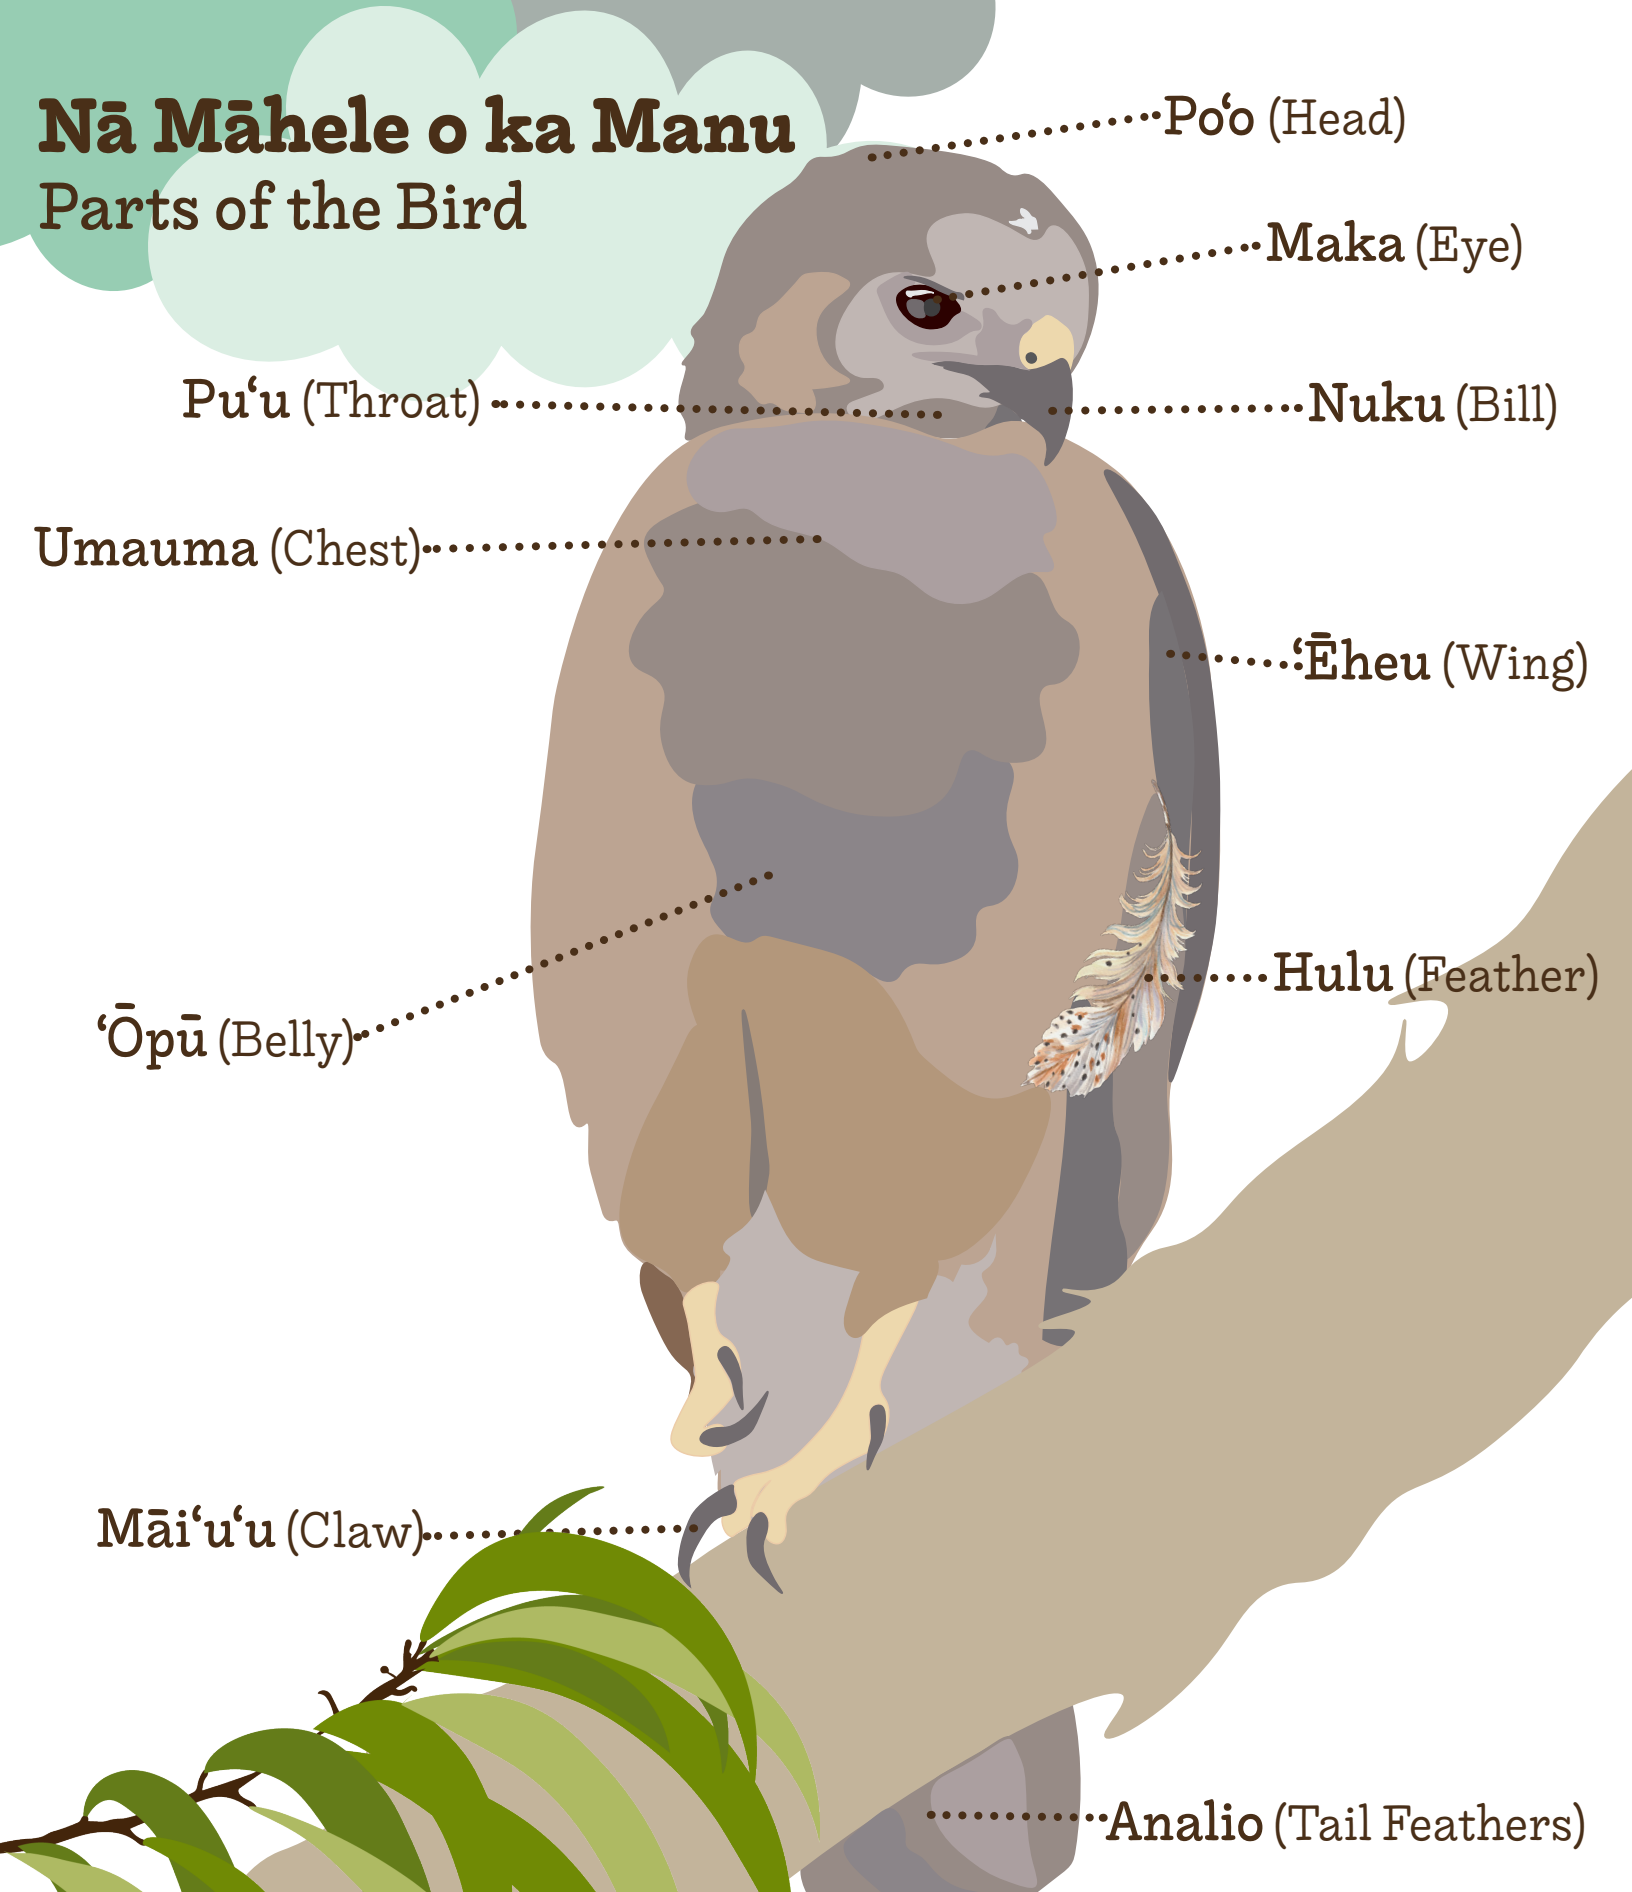

# Nā Māhele o ka Manu

## Parts of the Bird

Po'oo (Head)

Maka (Eye)

Nuku (Bill)

Pu'u (Throat)

Umauma (Chest)

'Eheu (Wing)

Hulu (Feather)

'Opū (Belly)

Māi'u'u (Claw)

Analio (Tail Feathers)

**'Io (Buteo solitarius)** are found only on Hawai'i Island. They can be seen soaring over forests, maintaining their place at the top of the food chain.